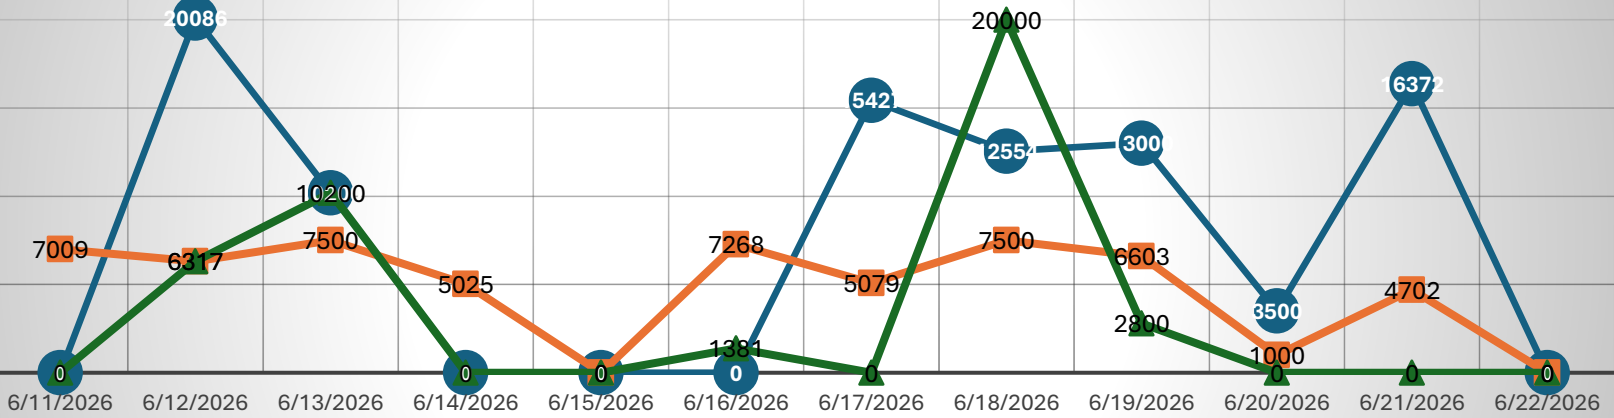

Activities/Stats: 6/21/2026 (Previous 24 Hours)

- Fan Fest:
 - Crowd – 4,702 max @ 1900hrs, 16,372 thru gates
 - 24 medical contact, 5 MMU pts, 1 transport
 - 9 reported heat related
 - Shell Stadium – not opened
- Stadium: No Match (next 06/23/2026)
 - Crowd: 0
 - Arrest: 0
 - Physical security: 0
 - Medical: X contact: 0
- HFD transports: x
- Other location patients: unknown
- Hospital reported patients: X

Count

Fan Fest Pts

Med Contact MMU Transport

Count

Fan Fest #'s

Total Crowd Peak Crowd Shell stadium

*CONCEPTUAL RENDERINGS ONLY

	None	White	Green	Yellow	Red	Black	Total
Total	6	8	33	5	0	0	52
On Scene	2	0	5	1	0	0	8
En Route	1	0	13	1	0	0	15
At Destination	3	8	15	3	0	0	29

	None	White	Green	Yellow	Red	Black	Total
Total	0	6	0	6	0	0	12
On Scene	0	6	0	6	0	0	12
En Route	0	0	0	0	0	0	0
At Destination	0	0	0	0	0	0	0

	None	White	Green	Yellow	Red	Black	Total
▶ Expand All							
No Destination	0	6	0	6	0	0	12