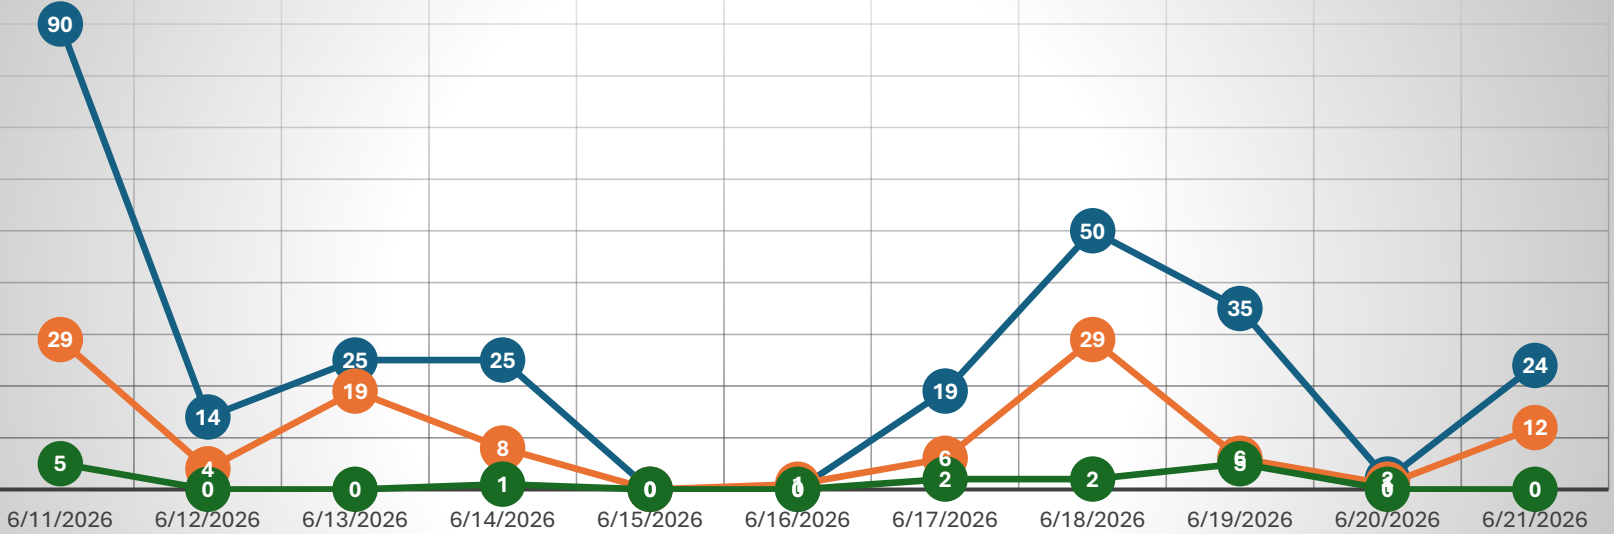

Count

Fan Fest Pts

Med Contact MMU Transport

Count