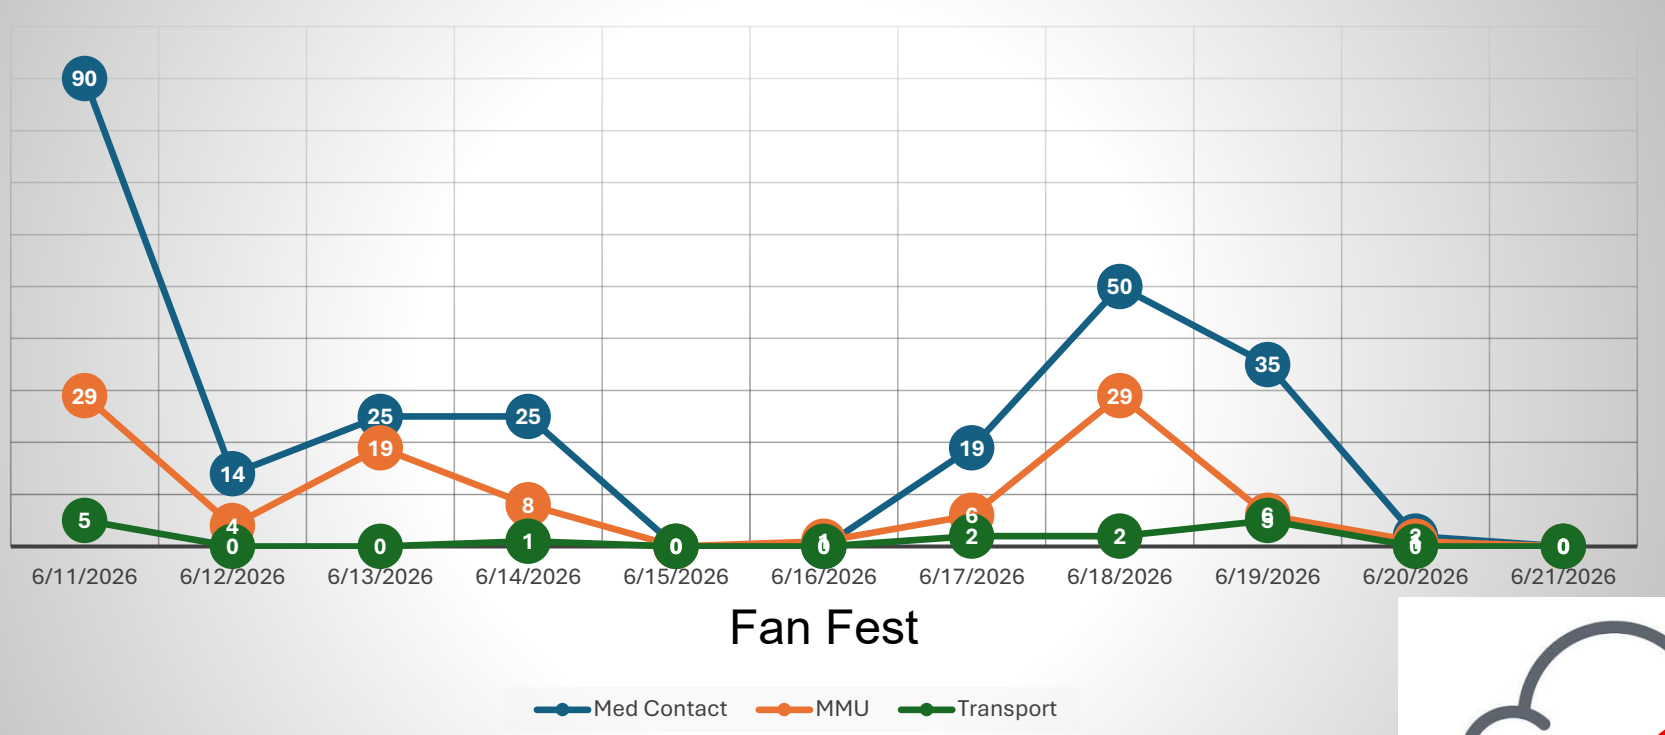

Count

Fan Fest

Med Contact MMU Transport

Count