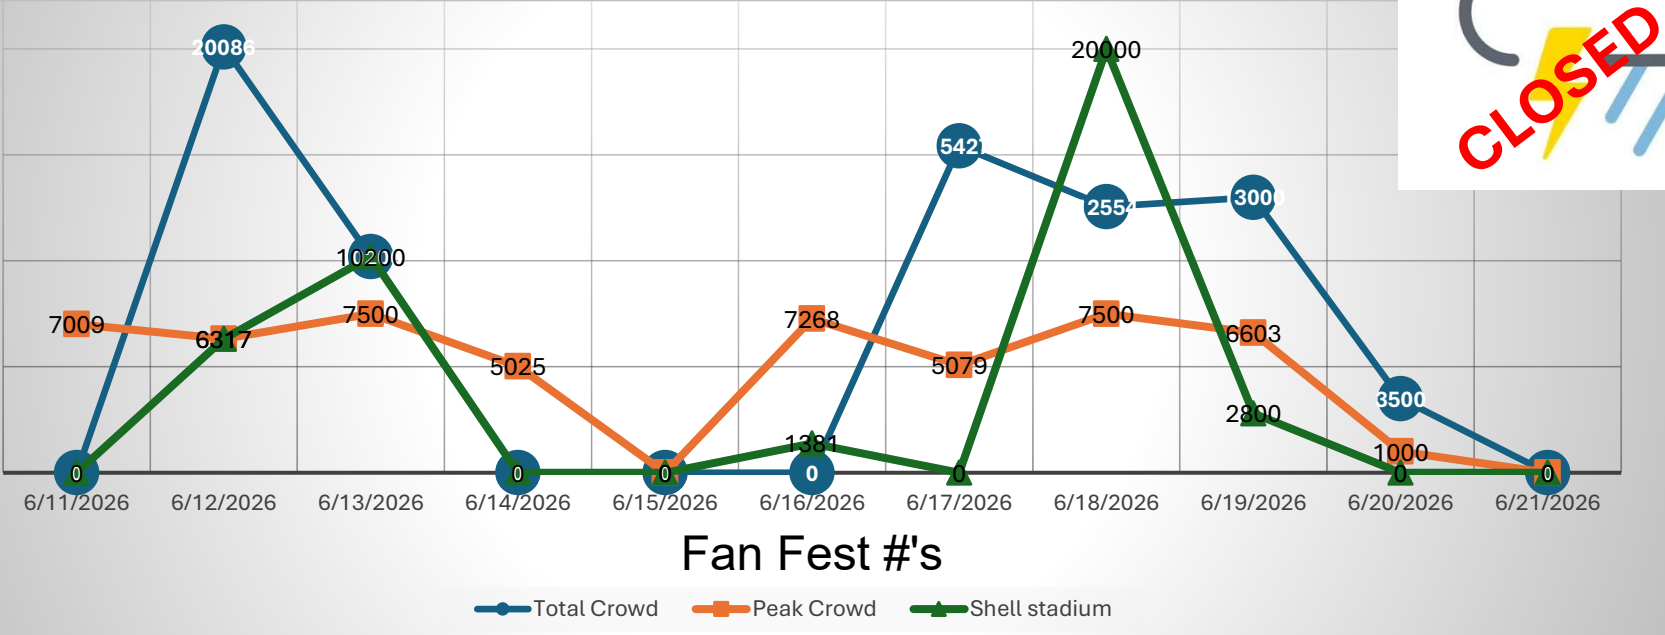

Fan Fest #'s

Total Crowd Peak Crowd Shell stadium