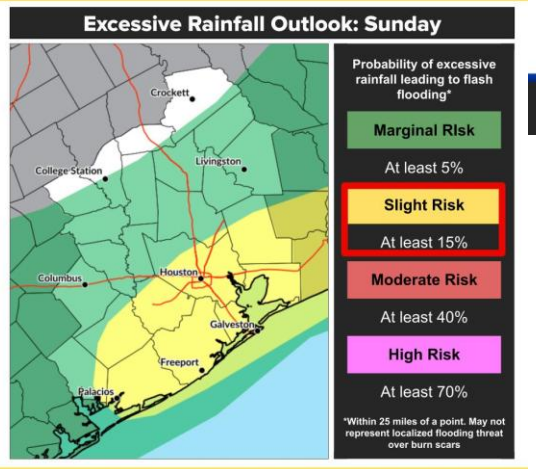

Detailed Forecast

Today	A 30 percent chance of showers and thunderstorms, mainly before 11am. Mostly sunny, with a high near 90. Heat index values as high as 106. South wind around 10 mph, with gusts as high as 20 mph.
Tonight	Partly cloudy, with a low around 80. South wind around 10 mph, with gusts as high as 20 mph.
Monday	Mostly sunny, with a high near 93. Heat index values as high as 107. South wind around 10 mph, with gusts as high as 20 mph.
Monday Night	Increasing clouds, with a low around 80. South wind 5 to 10 mph.

weather.gov/Houston
National Weather Service - Houston/Galveston, TX
Follow: X f @NWSHouston

Updated: Sun Jun 21, 2026 3:21 AM

NATIONAL WEATHER SERVICE

NATIONAL OCEANIC AND ATMOSPHERIC ADMINISTRATION