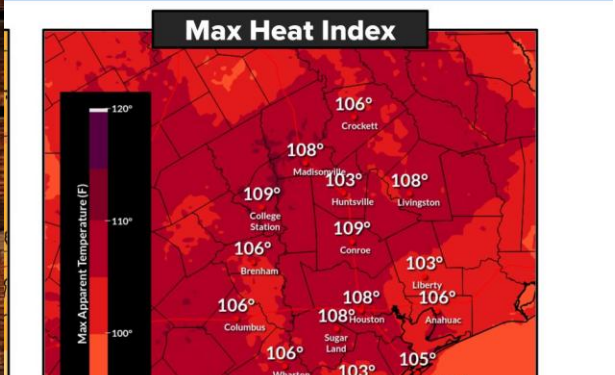

NATIONAL WEATHER SERVICE

NATIONAL OCEANIC AND ATMOSPHERIC ADMINISTRATION

National Weather Service

Father's Day Forecast

10 AM	4 PM	8 PM
30-40%	20-30%	
80-85°	88-94°	86-91°

NATIONAL WEATHER SERVICE Houston/Galveston, TX

weather.gov/Houston
Updated: Sun Jun 21, 2026 2:08 AM

Localized Heavy Rainfall Possible Today

Flash Flooding Possible

- Key Messages**
- Another round of showers and storms are expected to push into the region from the southwest/Gulf this morning through the early afternoon.
 - **Slight Risk (level 2 of 4)** of excessive rainfall along the coast.
 - **Marginal Risk (level 1 of 4)** for the rest of SE Texas.
 - Flooding risk greater for areas saturated by yesterday's rainfall.